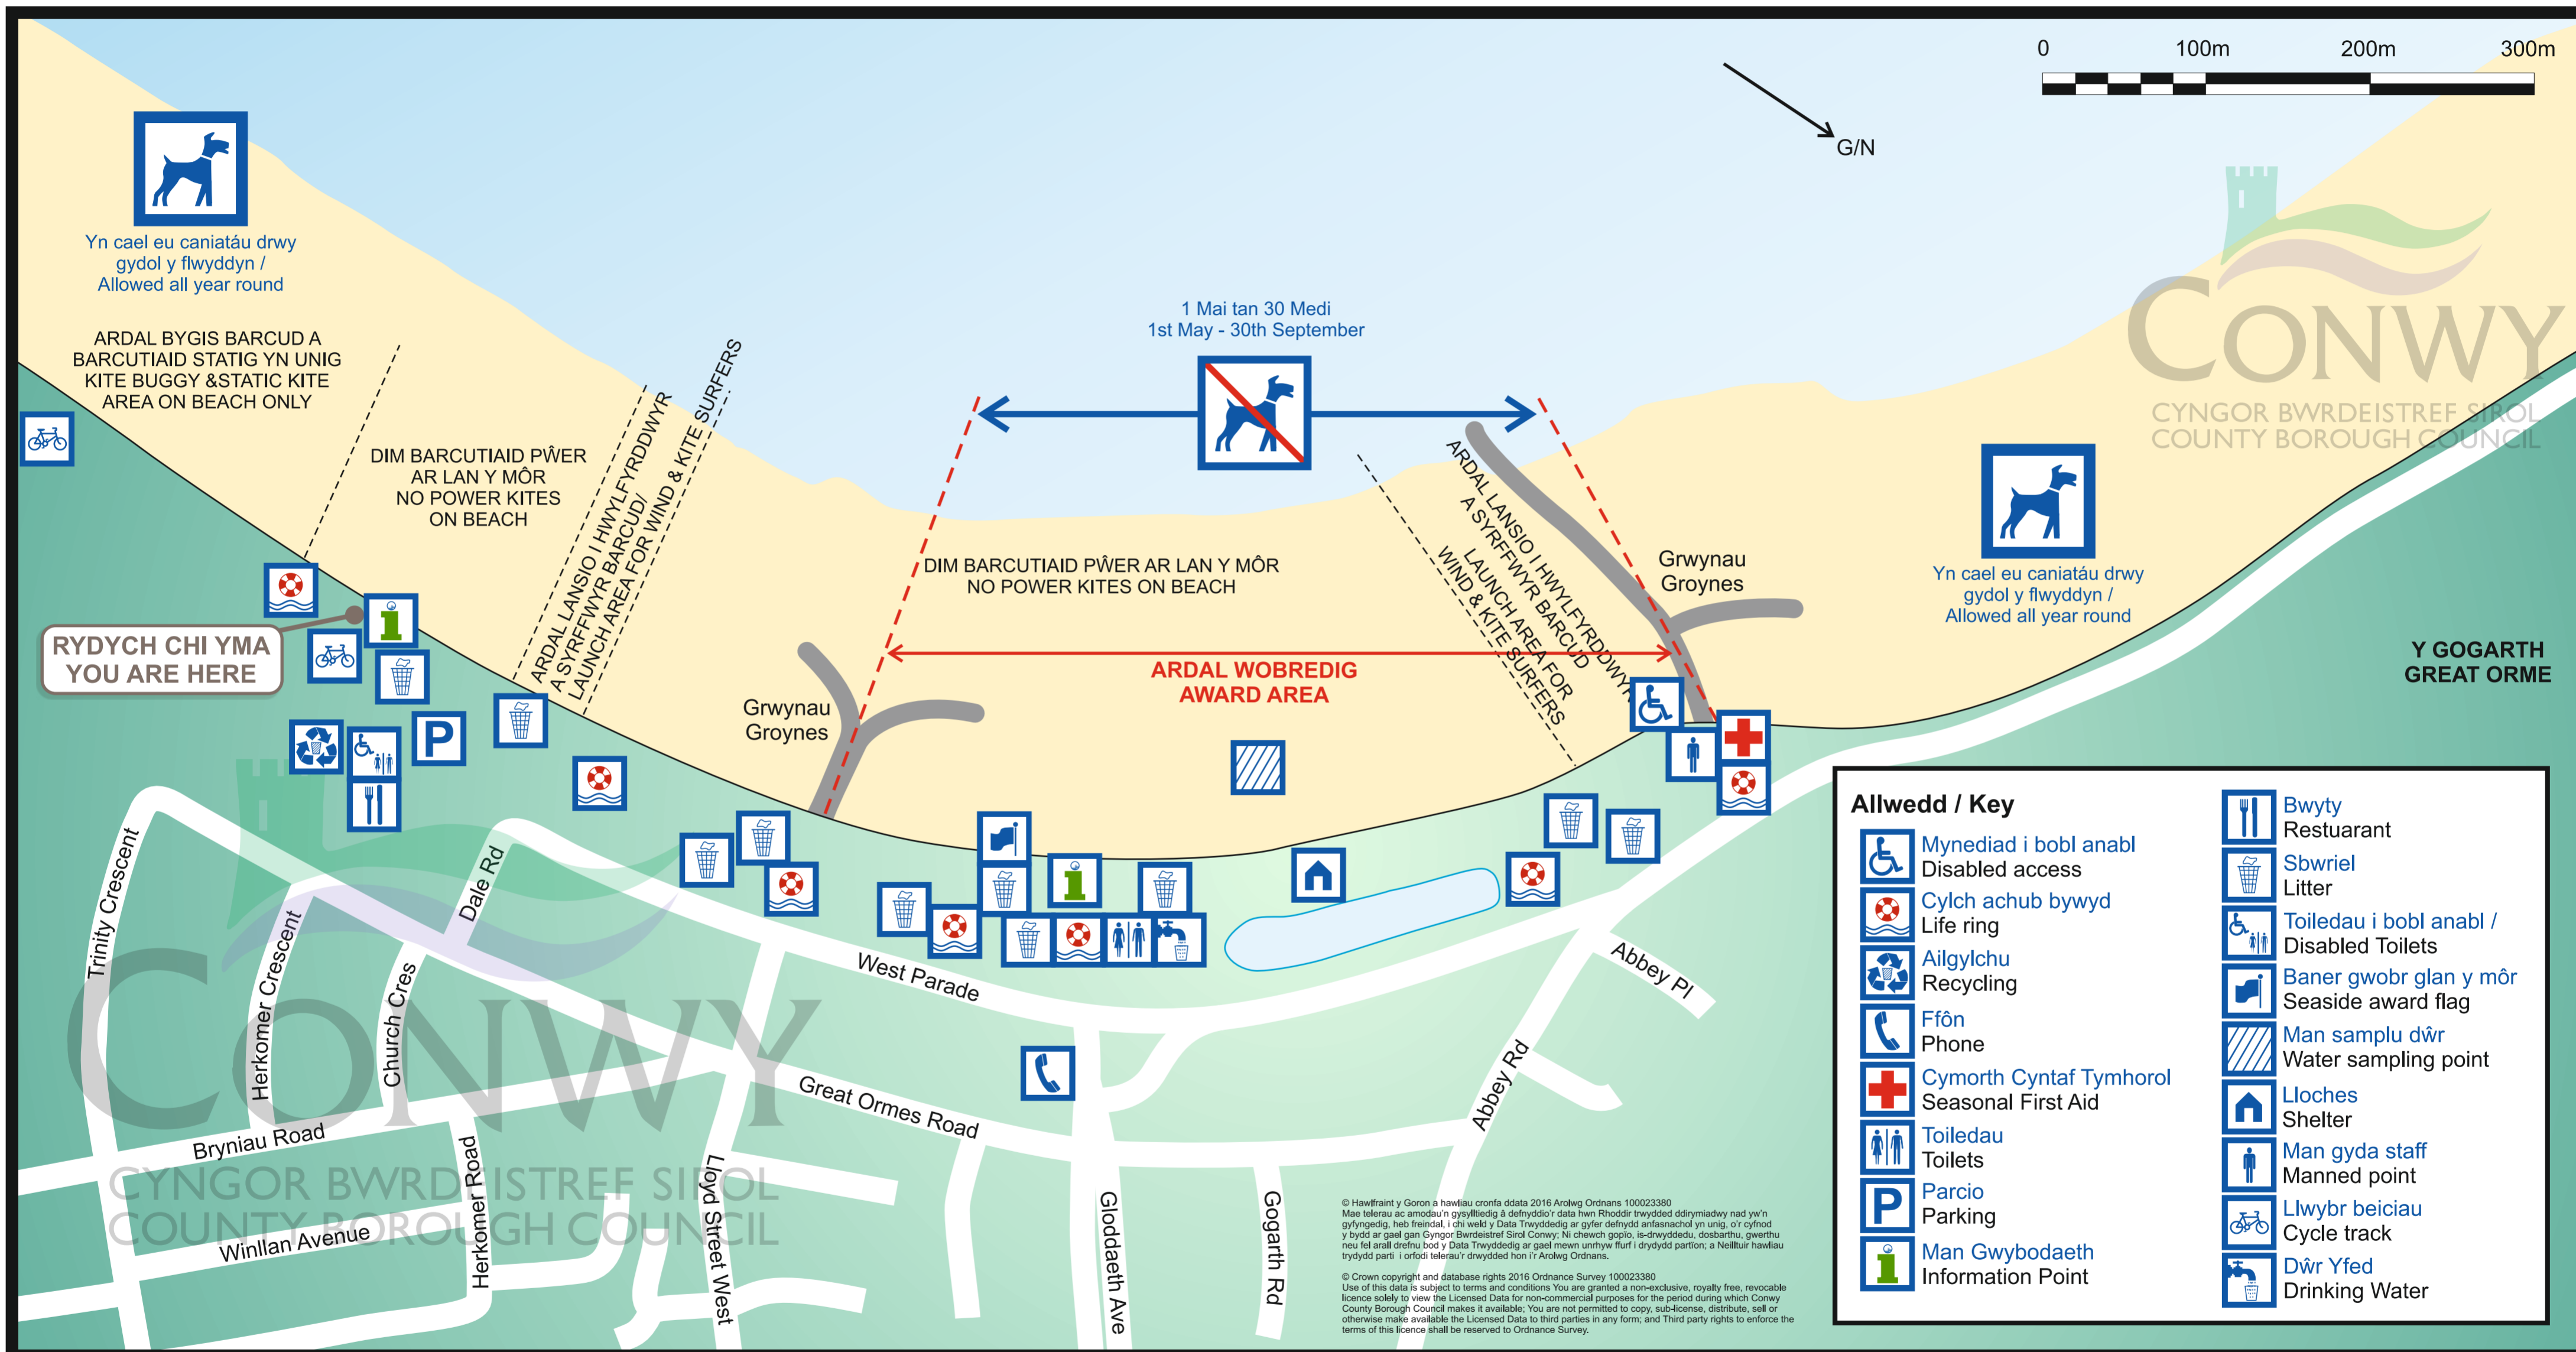

CYFLEUSTERAU GLAN Y MŌR YN PEN MORFA, LLANDUDNO

BEACH FACILITIES AT WEST SHORE, LLANDUDNO

RYDYCH CHI YMA
YOU ARE HERE

1 Mai tan 30 Medi
1st May - 30th September

Allwedd / Key

	Mynediad i bobl anabl Disabled access		Bwyty Restuarant
	Cylch achub bywyd Life ring		Sbwriel Litter
	Ailgylchu Recycling		Toiledau i bobl anabl / Disabled Toilets
	Ffôn Phone		Baner gwobr glan y môr Seaside award flag
	Cymorth Cyntaf Tymhorol Seasonal First Aid		Man samplu dŵr Water sampling point
	Toiledau Toilets		Lloches Shelter
	Parcio Parking		Man gyda staff Manned point
	Man Gwybodaeth Information Point		Llwybr beiciau Cycle track
			Dŵr Yfed Drinking Water